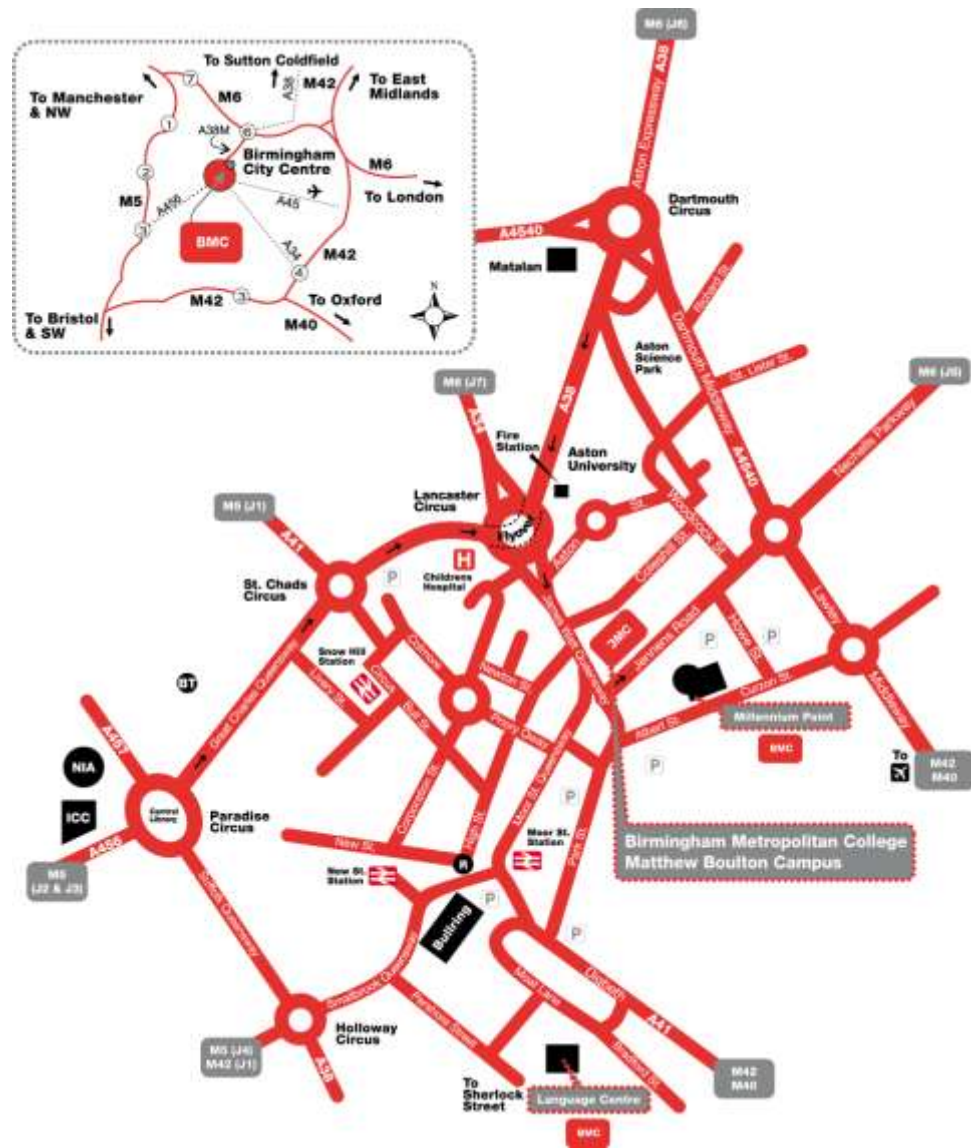

Fax: 0121 355 0799